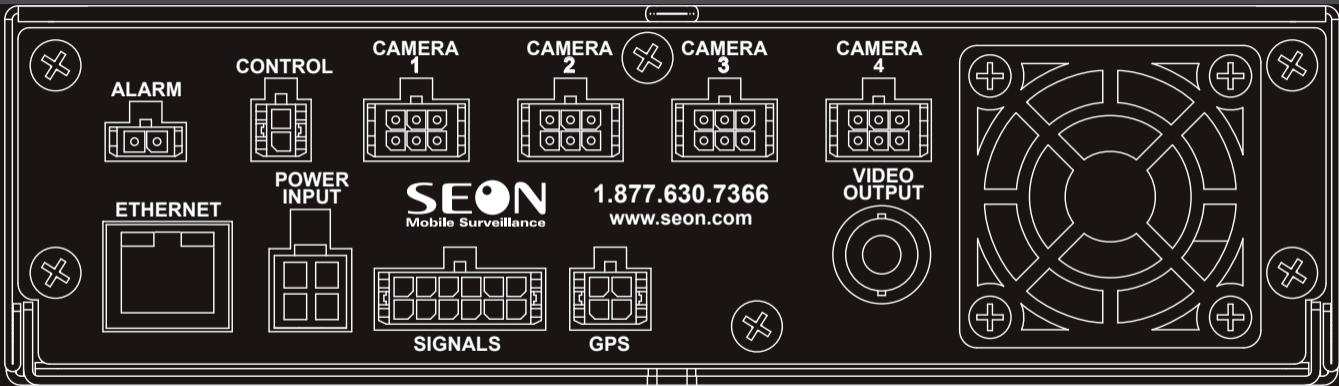

**trooper**  
TL2|4

Included Features:

Optional Enhancements:

**SEON** Mobile Surveillance

For more information, contact our **School Bus Team**

1.877.630.7366 [www.seon.com](http://www.seon.com)

Trooper® TL4 back panel – actual size