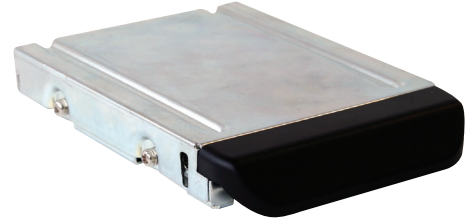

### Trooper® TL Series

TL-H320: Media cartridge with 320 GB mobile, 2.5" hard drive

TL-H500: Media cartridge with 500 GB mobile, 2.5" hard drive

### Explorer® Series

MX-H320: Media cartridge with 320 GB mobile, 2.5" hard drive

MX-H500: Media cartridge with 500 GB mobile, 2.5" hard drive

DX-H640: Dual media cartridge with two 320 GB, 2.5" hard drives

DX-H1T0: Dual media cartridge with two 500 GB, 2.5" hard drives

DX-H1T5: Dual media cartridge with two 750 GB, 2.5" hard drives